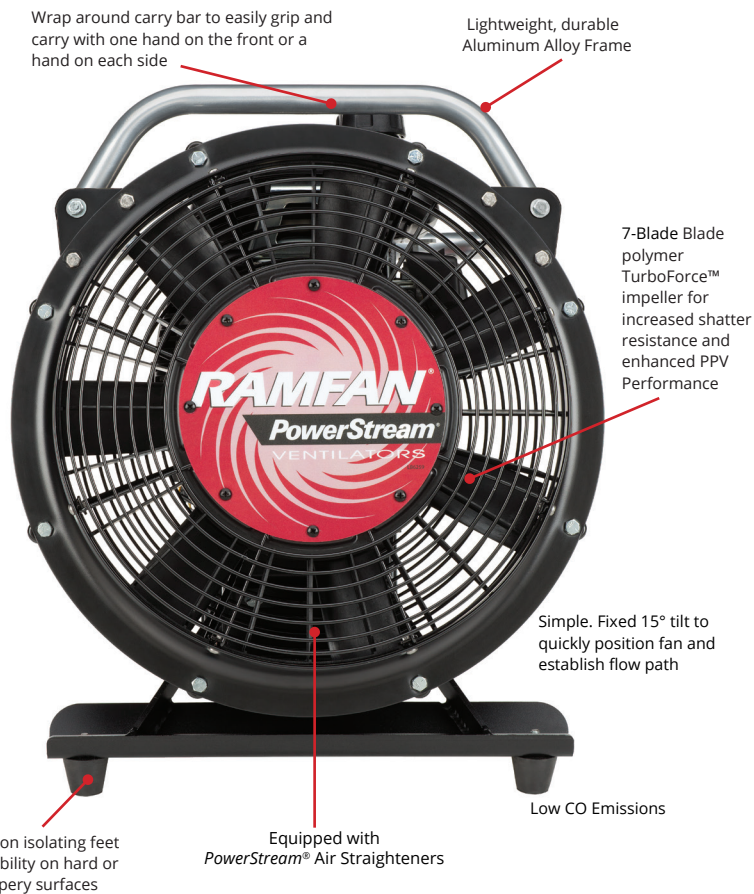

# GX200L

16"/40 cm

*Ultra Lightweight PPV Blower*

RAMFAN offers the lightest PPV fans on the market, providing the ultimate portability. Starting at only 36lbs, the GX200L can easily be carried with one hand. Light enough to carry up stairwells and deploy in large commercial buildings or powerful enough for PPV in residential houses.

Equipped with PowerStream® air straighteners that tighten the airflow to keep it focused over longer distances without losing significant power; permitting unrestricted setback from the access point, reduced interference with communication and flexible positioning.

## Specifications

<b>Model</b>	GX200L
<b>Part</b>	GG5500
<b>Weight</b>	36 lbs / 16 kg
<b>Impeller</b>	7-Blade
<b>Dimensions (h/w/d)</b>	22 x 18.5 x 20 in / 56 x 47 x 51 cm
<b>Engine</b>	Honda GXH50 2.1 Hp / 1.6 kW
<b>Noise</b>	91db@3' (1 m) / 86 dB@10' (3 m)
<b>Run Time</b>	1hr 40 min
<b>Approval</b>	CE
<b>PPV AIRFLOW</b>	
<b>Single Door Opening</b>	12,800 cfm / 21,760 m <sup>3</sup> /hr

## Ultra Compact Design