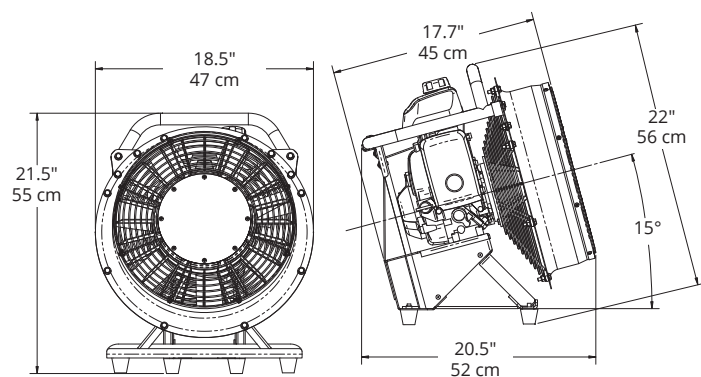

Ultra Compact Design

Available Accessories

BigBore™ Exhaust Diverter Adapter
Muffler Fitting
Order # GF7110-KZ

Exhaust Diverter Hose
2" x 12' (5 cm x 3.6 m)
Order # GF7115

Hour Meter
GX Series
Order # GX1515
Keep track of regular scheduled maintenance