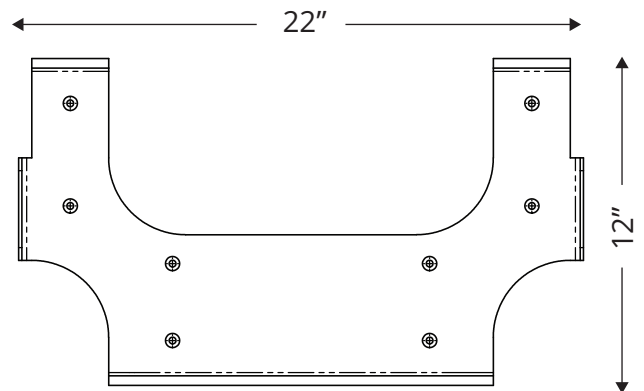

SCAN ME

TECHNICAL SPECIFICATIONS

EX550 (400V_{DC}) 18" / 46 cm

ORDER #	115V _{DC} EK90500	230V _{DC} EK90500CE
MOTOR	3hp BrushlessPPV™	
POWER 	3 hp / 2.4 kW	
INPUT VOLTAGE RANGE	Universal Input: 85-264 V _{AC} 1Φ, 50/60 HZ	
POWER SOURCE	AC Power AC grid portable generator	
SAFETY 	Rollover Protection System (ROPS) stops fan operation if knocked over to avoid damage or injury.	
DIMENSION	22 x 21 x 16 in / 56 x 53 x 41 cm 22 x 21 x 12 in / 56 x 53 x 30 cm (wheel kit removed)	
WEIGHT	54 lbs / 25 kg	
NOISE	< 92 dB	
OPERATING TEMP. RANGE	-4°F to 105°F / -20°C to 40°C	
TILT	-6° + 30°	
APPROVALS		AMCA
AMCA VERIFIED AIRFLOW		
AC POWER	14,000 cfm (23,786 m ³ /hr)	

032924

TRUCKFIT

FAN	SIZE		DIMENSIONS (HxWxD)	
	in	cm	in	cm
400V	18	46	22 x 21 x 16	56 x 53 x 41

Vehicle Mount